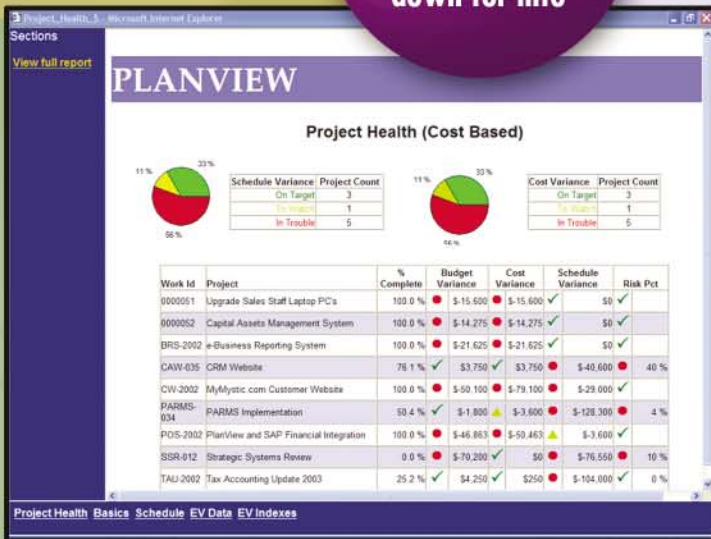

PLANVIEW

Real-time
Performance
Review

View Project Risks,
Costs, and
Performance

Project Health
viewed as
earned value
standards – drill
down for info

PlanView's Portfolio Performance Web Portal
Customize your view of your project dashboard. Includes links to full-featured "just-in-time" content, schedule, and tools for collaboration. Now with integrated business processes and investment management.