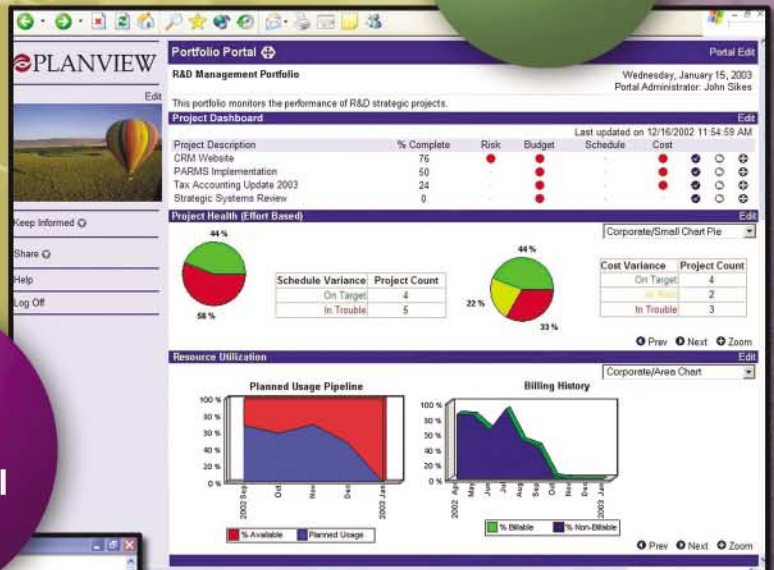

PLANVIEW

Real-time
Performance
Review

View Project Risks,
Costs, and
Performance

Project Health
viewed as
earned value
standards – drill
down for info

PlanView's Portfolio Performance Web Portal
Customize your view of your project dashboard. Includes links to full-featured "just-in-time" content, schedule, and tools for collaboration. Now with integrated business processes and investment management.