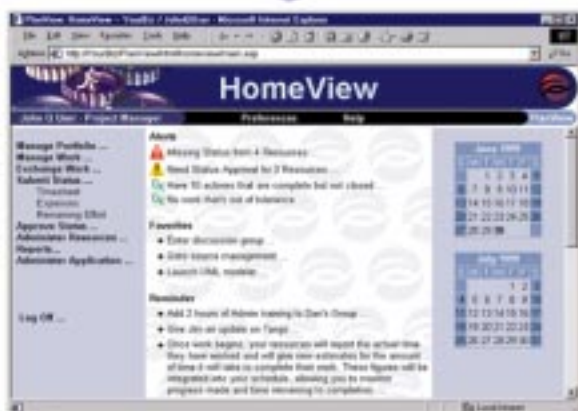

Enterprise roles share projects and resources in a common repository

For more information check out our website:

www.planview.com